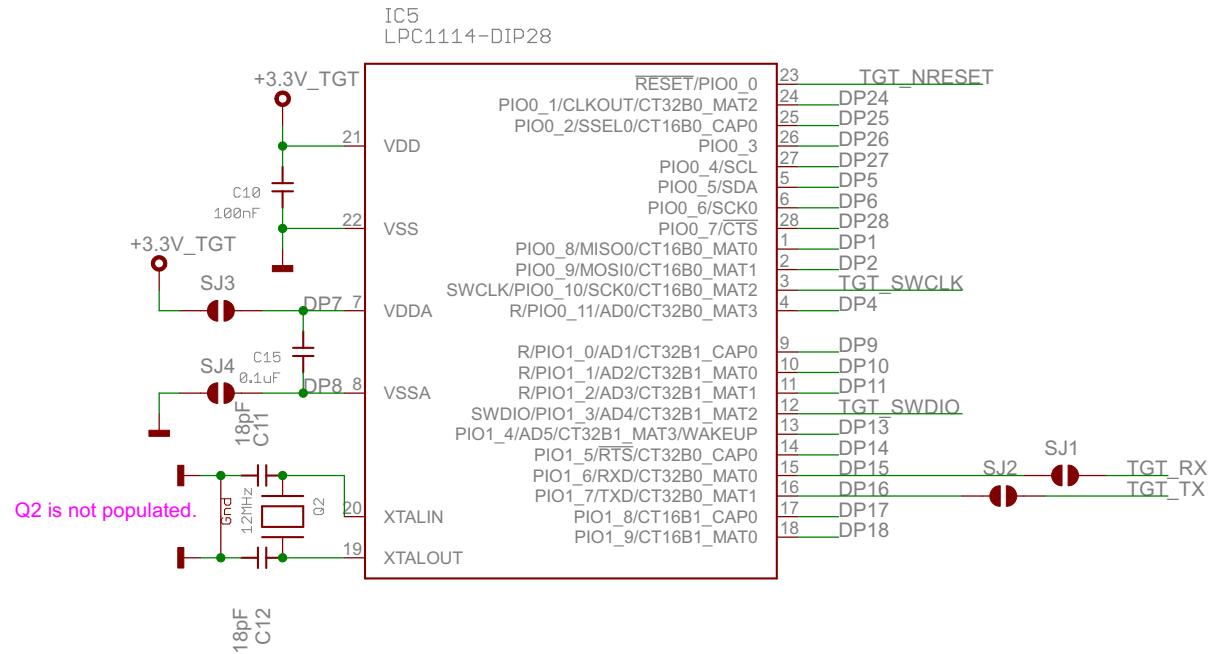

Interface

mbed
Enabled

Switch Science, Inc.

mbed_LPC1114FN28

2015/03/26 15:17:26

Sheet: 1/2

Target

Switch Science, Inc.

mbed_LPC1114FN28

2015/03/26 15:17:26

Sheet: 2/2