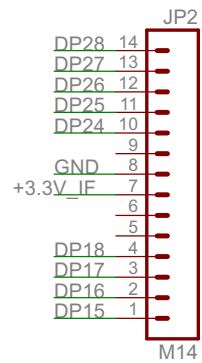

Interface

mbed
Enabled

Switch Science, Inc.

mbed_LPC1114FN28

2015/03/26 15:17:26

Sheet: 1/2

Target

Switch Science, Inc.