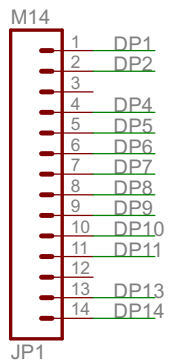

Interface

mbed
Enabled

Switch Science, Inc.

mbed_LPC1114FN28

2015/03/26 15:17:26

Sheet: 1/2

Target

Switch Science, Inc.